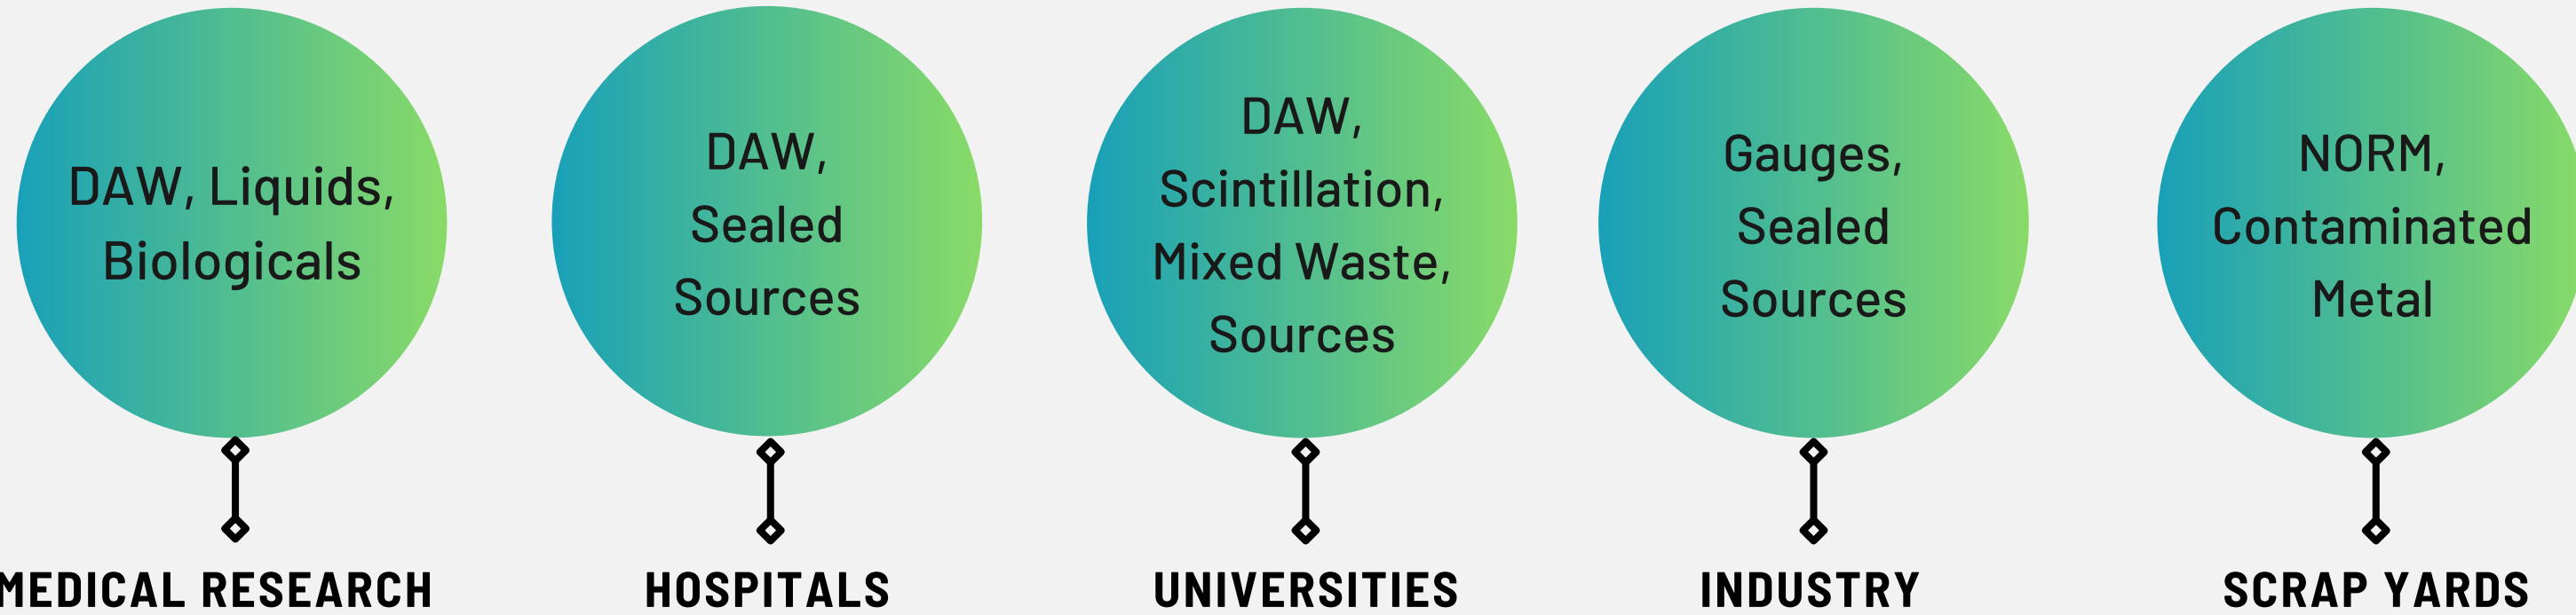

BIONOMICS SERVICE MODEL OF WASTE CATEGORIZATION AND DISPOSAL

DAW, LIQUIDS,
BIOLOGICALS
Energy Solutions -
Bear Creek

PROCESSED
WASTE SOLIDS
Energy Solutions -
Clive

MIXED WASTE PROCESSING /
SCINTILLATION MEDIA
Perma-Fix of Florida

MIXED WASTE LIQUIDS
FOR BURNING
DSSI

SEALED SOURCES
COMPACT WASTES
WCS CWF and TSDF